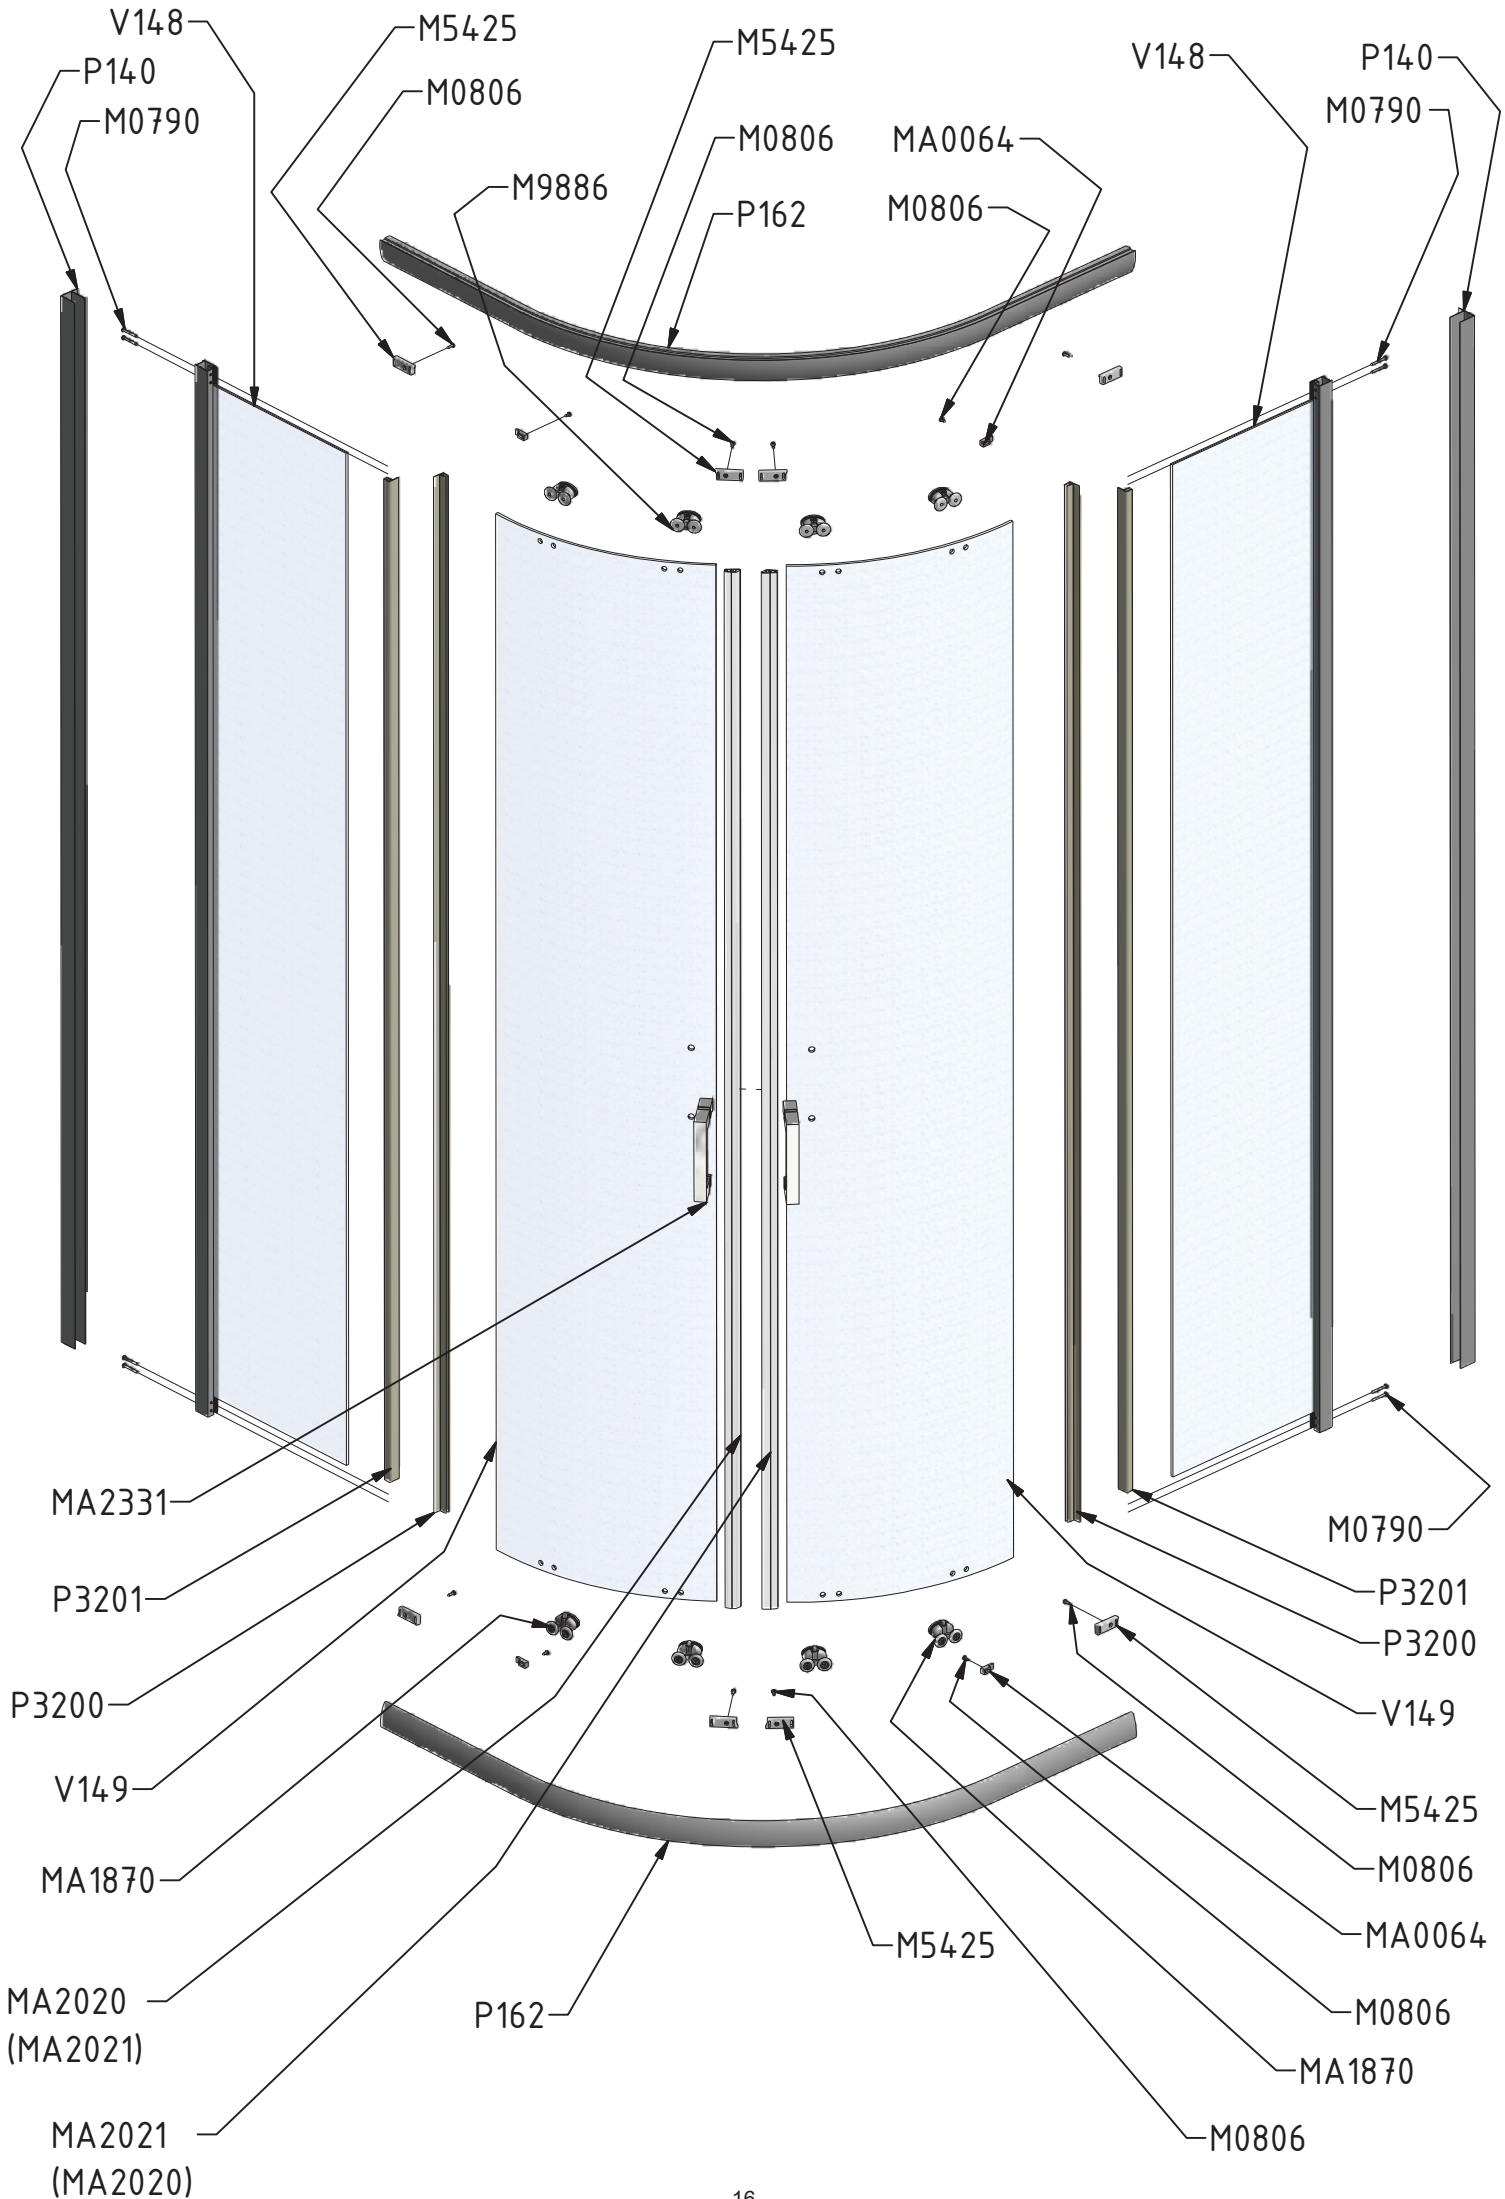

10. 8x (M0790)

Ø3,5x19

11. 4x (MA0064)

12. 18x (M0806)

Ø3,5x9,5

13. 8x (M5425)

15. 1x (M0838)

Ø2,8

AD

V148	800	brillant+clear glass	ND03-0570-00-02
		brillant+grape	ND03-0570-00-11
		white+clear glass	ND03-0570-04-02
		white+grape	ND03-0570-04-11
	900	brillant+clear glass	ND03-0524-00-02
		brillant+grape	ND03-0524-00-11
		white+clear glass	ND03-0524-04-02
		white+grape	ND03-0524-04-11